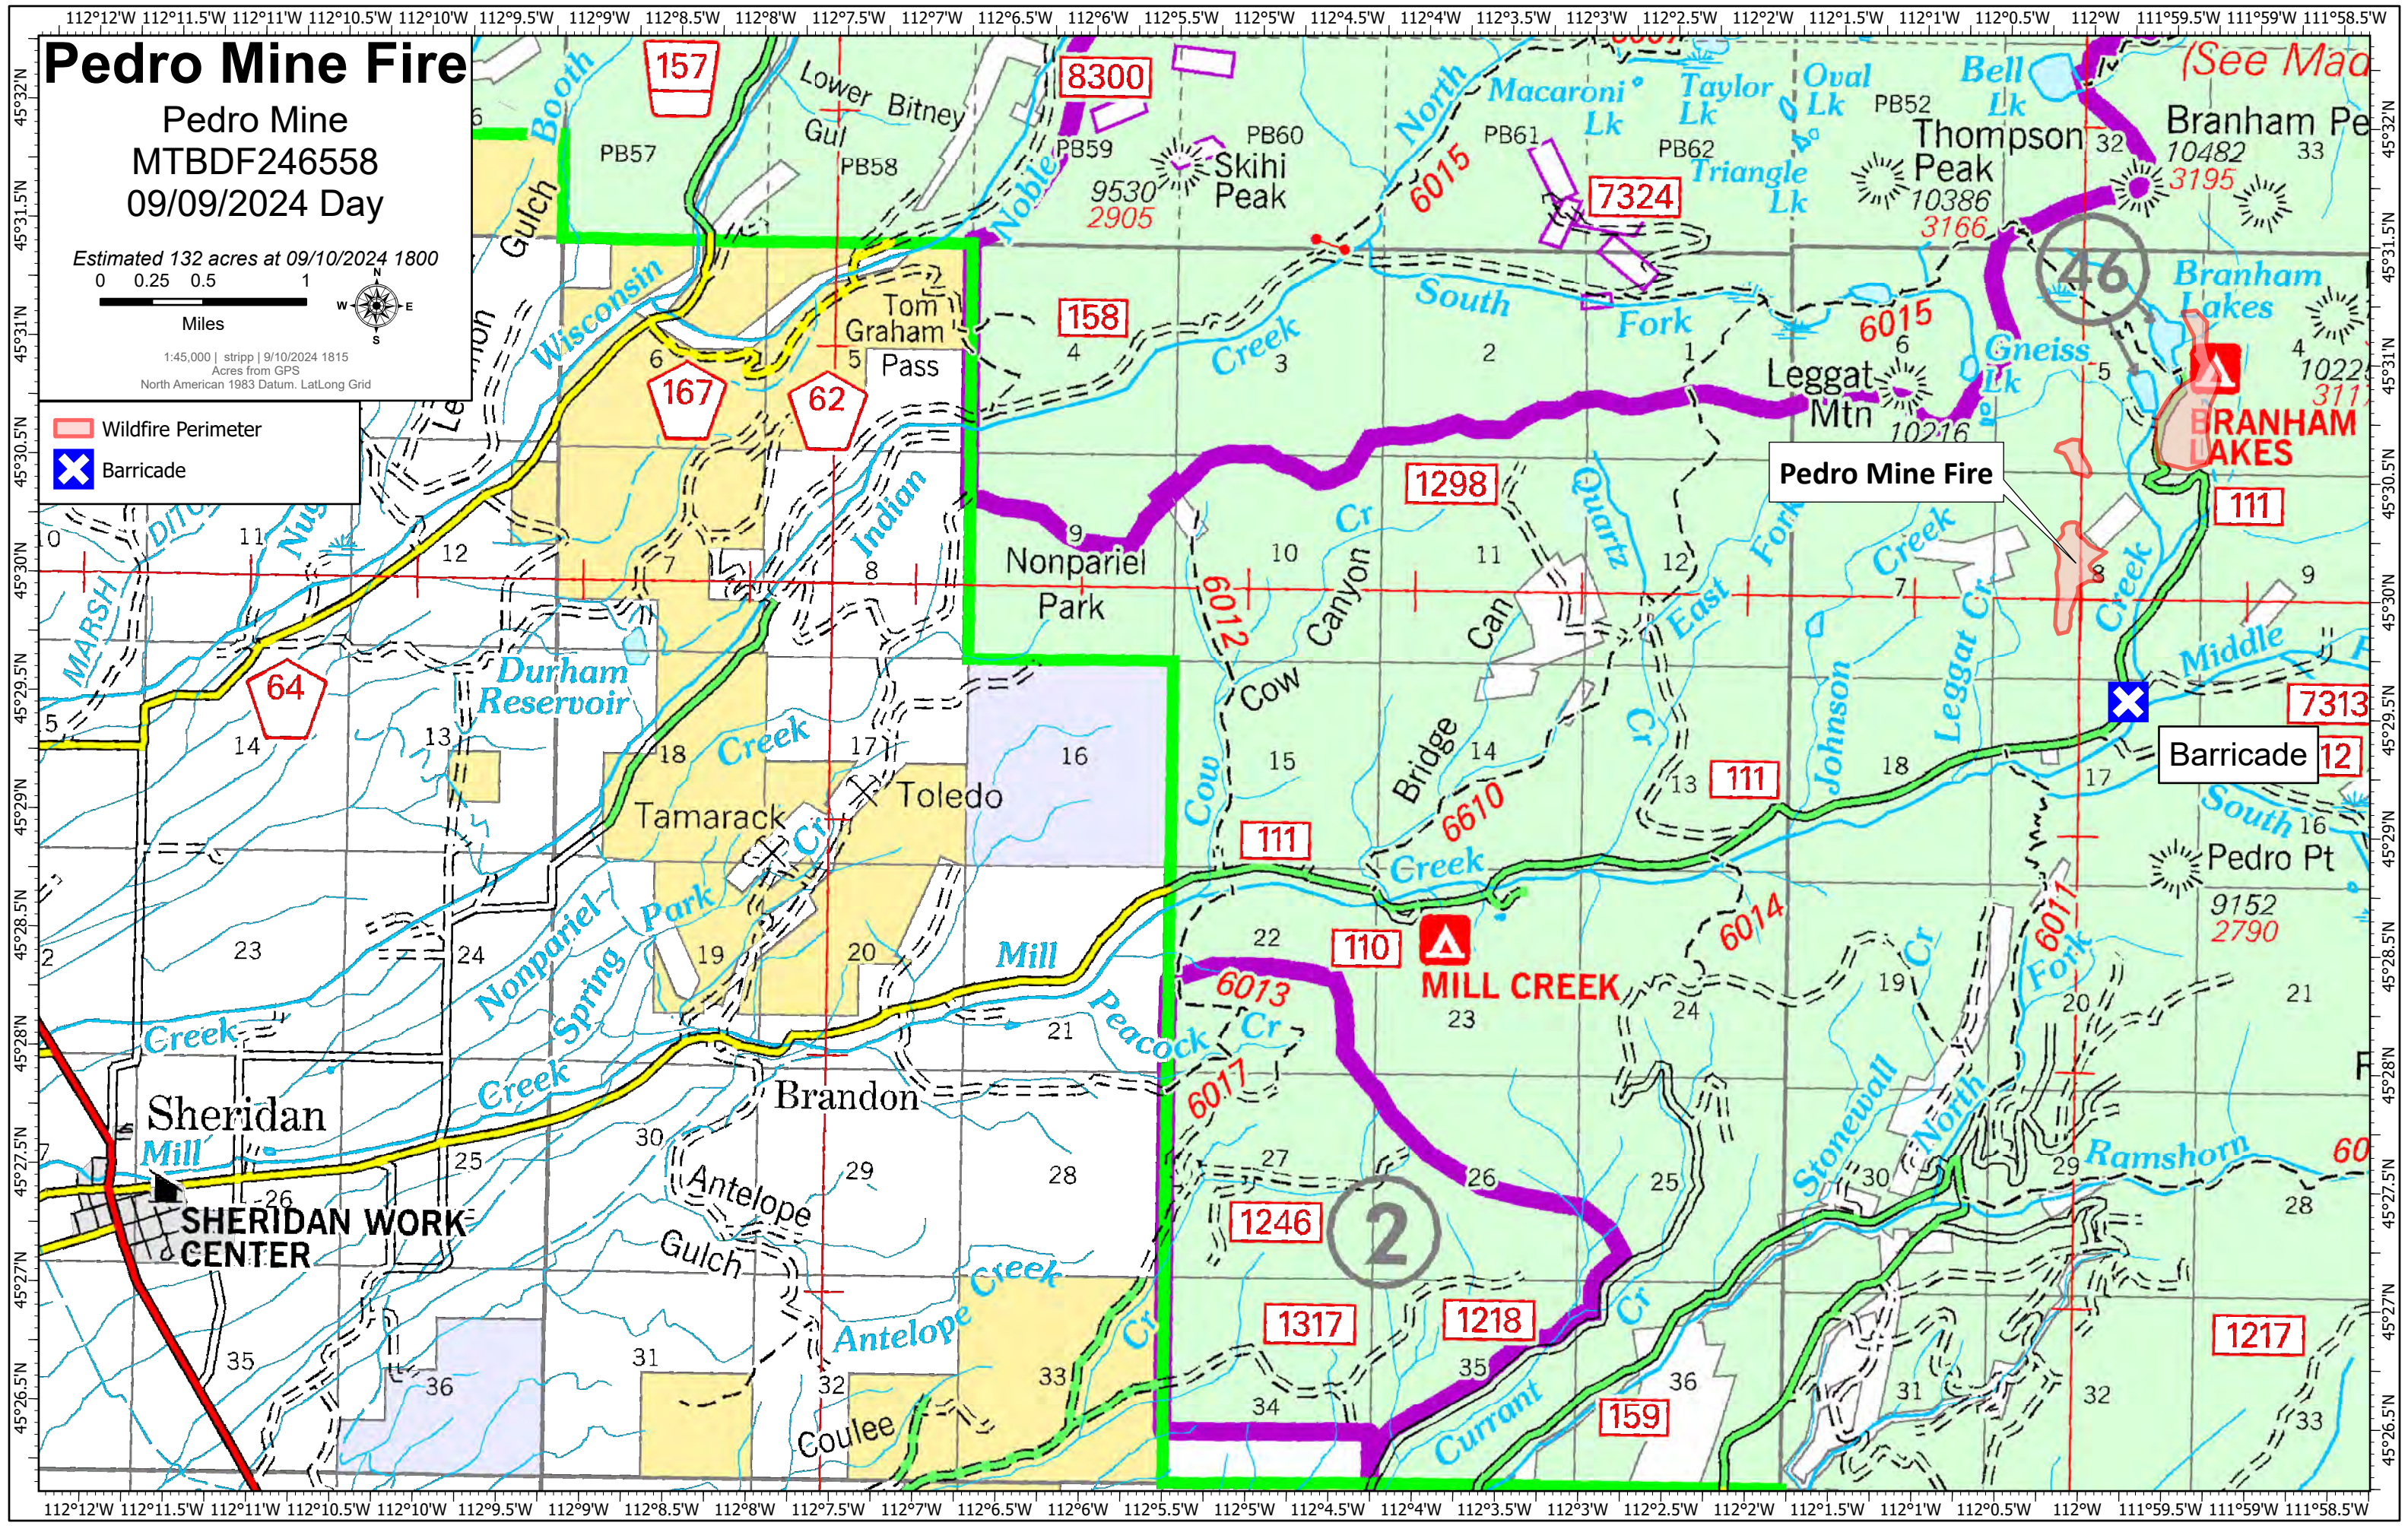

Pedro Mine Fire

Pedro Mine
MTBDF246558
09/09/2024 Day

Estimated 132 acres at 09/10/2024 1800

1:45,000 | strip | 9/10/2024 1815
Acres from GPS
North American 1983 Datum, LatLong Grid

- Wildfire Perimeter
- Barricade

(See Map)

Pedro Mine Fire

BRANHAM LAKES

Barricade

MILL CREEK

2

SHERIDAN WORK CENTER